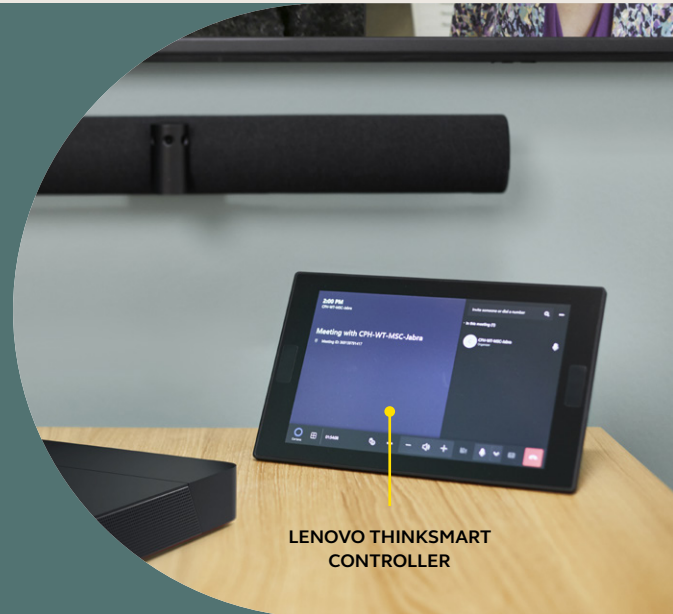

Fully immersive meetings for everyone

With an array of intelligent experiences, PanaCast 50 brings remote participants into the meeting room to make hybrid working work.

Table stand is sold separately as an optional accessory.

Dynamic Composition

Delivers a close-up view of up to four of the most recent speakers in a meeting room for a natural, inclusive experience for the meeting participants.

Intelligent Zoom

Uses powerful AI to continuously adjust your picture in real time, to keep everyone optimally framed in just the right field of view

Virtual Director

Intelligently follows the flow of conversation naturally and easily with a curated audio-video stream which automatically zooms in to active speakers, and manages speaker transitions gracefully

Live Whiteboard Streaming

Seamlessly brings your whiteboard content to life, displaying both whiteboard content and meeting participants simultaneously.

Lenovo ThinkSmart Core and Controller

The included Lenovo ThinkSmart Core is certified for and preloaded with Microsoft Teams Rooms or Zoom Rooms so teams can connect, share, and collaborate seamlessly and securely from wherever they may be working.

Engineered and optimized for business productivity and collaboration, it provides powerful and secure computing for the meeting room, running on the trusted Windows 10 IoT Enterprise SAC OS with performance driven by 11th Gen Intel® Core™ vPro® processors and Intel® Iris® Xe graphics.

Start and manage meetings with ease thanks to its 10.1" HD anti-glare, anti-smudge touch controller.

Built to meet

Our PanaCast 50 Room System delivers hybrid collaboration possibilities that make virtual meetings feel human again.